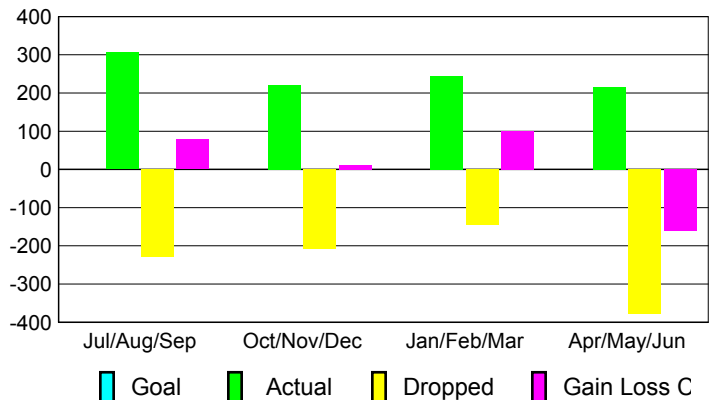

Membership Results 2009-2010

Goal, New, Dropped, Gain/Loss