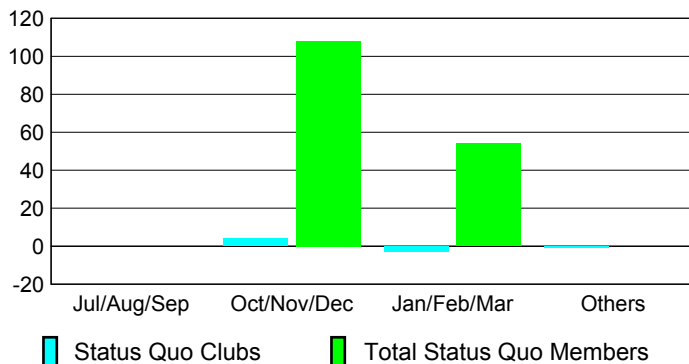

Club Results 2009-2010

Goal, New, Dropped, Gain/Loss

Comparison of Club Gain/Loss

Current Year Compared to the Previous Year

YTD Status Quo Clubs 2009-2010

Status Quo Clubs Compared to Status Quo Members

MEMBERSHIP

**Membership Results
2009-2010**

**Membership
2008-2009**

Month	Net Memb Goal	Actual New Memb	Actual Dropped Memb	Gain/Loss of Memb	Gain/Loss of Memb
Jul/Aug/Sep		306	-228	78	90
Oct/Nov/Dec		220	-208	12	252
Jan/Feb/Mar		244	-144	100	111
Apr/May/June		216	-377	-161	-182
Totals		986	-957	29	271