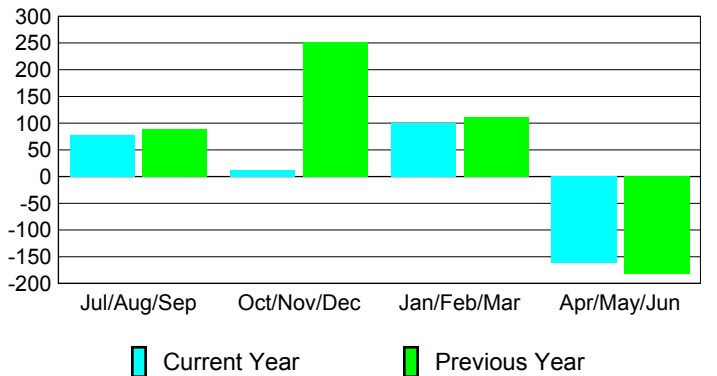

**Membership Results
2009-2010**

**Membership
2008-2009**

Month	Net Memb Goal	Actual New Memb	Actual Dropped Memb	Gain/Loss of Memb	Gain/Loss of Memb
Jul/Aug/Sep		306	-228	78	90
Oct/Nov/Dec		220	-208	12	252
Jan/Feb/Mar		244	-144	100	111
Apr/May/June		216	-377	-161	-182
Totals		986	-957	29	271

Membership Results 2009-2010

Goal, New, Dropped, Gain/Loss

Comparison of Membership Gain/Loss

Current Year Compared to the Previous Year

Gender Comparison 2009-2010