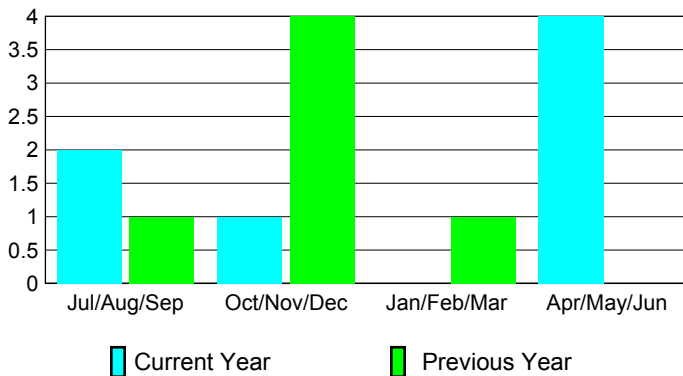

Club Results 2009-2010

Goal, New, Dropped, Gain/Loss

Comparison of Club Gain/Loss

Current Year Compared to the Previous Year

YTD Status Quo Clubs 2009-2010

Status Quo Clubs Compared to Status Quo Members

MEMBERSHIP