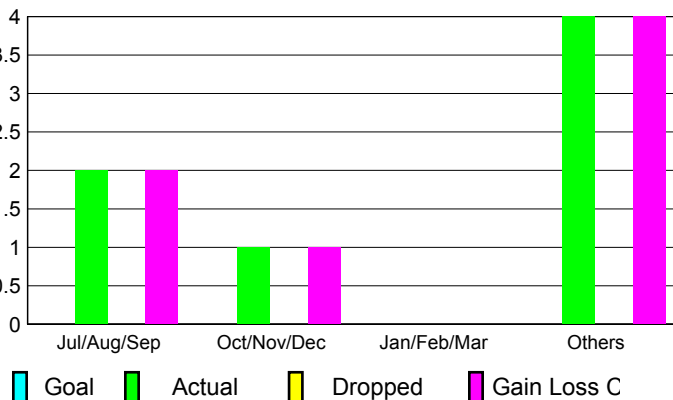

2009-2010 GMT Quarterly Report for District (or Undistricted) **District 355 D**

GMT: YOUN-TONG CHUNG

Location: REPUBLIC OF KOREA

GMT CA: 5

CLUBS

**Club Results
2009-2010**

**Clubs
2008-2009**

Month	New Club Goal	Actual New Clubs	Actual Dropped Clubs	Gain/Loss of Clubs	Gain/Loss of Clubs
Jul/Aug/Sep		2	0	2	1
Oct/Nov/Dec		1	0	1	4
Jan/Feb/Mar		0	0	0	1
Apr/May/June		4	0	4	0
Totals		7	0	7	6

Club Results 2009-2010

Goal, New, Dropped, Gain/Loss

Comparison of Club Gain/Loss

Current Year Compared to the Previous Year

YTD Status Quo Clubs 2009-2010

Status Quo Clubs Compared to Status Quo Members

MEMBERSHIP

**Membership Results
2009-2010**

**Membership
2008-2009**

Month	Net Memb Goal	Actual New Memb	Actual Dropped Memb	Gain/Loss of Memb	Gain/Loss of Memb
Jul/Aug/Sep		306	-228	78	90
Oct/Nov/Dec		220	-208	12	252
Jan/Feb/Mar		244	-144	100	111
Apr/May/June		216	-377	-161	-182
Totals		986	-957	29	271